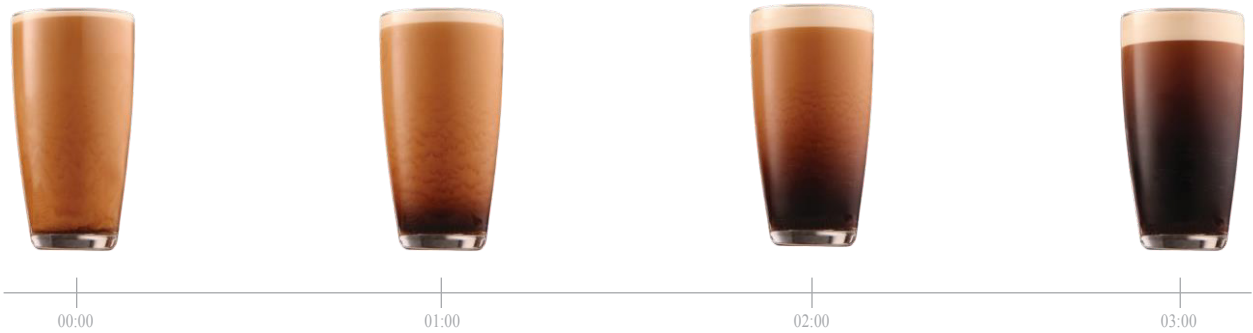

nitropro™

NOW, THE
sexiest
TREND IN COFFEE
CAN BE YOURS.

Made for slow-steeped, cold brew coffee that never touches heat, the **NEW NITROPRO™ DRAFT COFFEE DISPENSER** lets you become a destination for the most sought after trend in decades.

Cornelius®

THE COOLEST 3 MINUTES IN COFFEE HISTORY

Brought to you by NitroPro™

NEW NITRO-INFUSED COLD BREW COFFEE DISPENSER

The NitroPro™ livens up your cold brew like never before with a nitro-infused cascade that lasts for up to 3 whole minutes. Even after the nitrogen settles, just give the cup a swirl and watch the cascade start up again. It's pure entertainment today's coffee lovers are willing to pay a premium for.

COLD BREW COFFEE SALES HAVE GROWN 339% IN THE PAST 5 YEARS ALONE.¹

CONSISTENTLY DELIVERS A SMOOTH, CREAMY FINISH

Cup after luscious cold cup, NitroPro™ delivers the sweet, less bitter taste that cold brew coffee enthusiasts enjoy without adding cream or sugar.